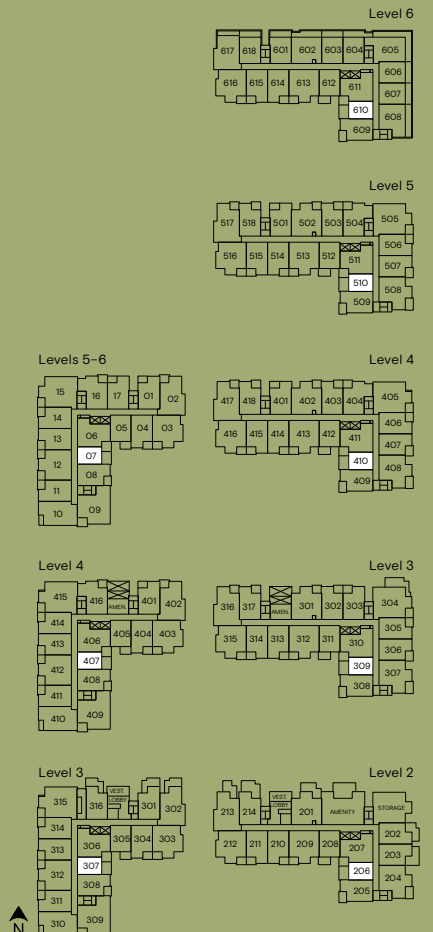

Life In Symmetry

LEVEL

A1

Studio + 1 Bath

Interior Space 371 Sq Ft
 Exterior Space 109-118 Sq Ft
 Total Space 480-489 Sq Ft

West Building

East Building

LiveLevel.ca

MAGNUM

Life In Symmetry

LEVEL

A1

Studio + 1 Bath
Slider Add-on Version

Interior Space 371 Sq Ft
 Exterior Space 109-118 Sq Ft
 Total Space 480-489 Sq Ft

LiveLevel.ca

The developer reserves the right to modify or make substitutes to the building design, specifications, and floorplans without prior notice. Renderings, views, photography, and layouts are for illustration purposes only. This is not an offering for sale. Any such offerings can only be made with a Disclosure Statement. E.&O.E.

MAGNUM

Life In Symmetry

LEVEL

B6

1 Bed + 1 Bath

Interior Space 563 Sq Ft
 Exterior Space 254 Sq Ft
 Total Space 817 Sq Ft

West Building

LiveLevel.ca

LEVEL E4

3 Bed + 2 Bath

Interior Space 892 Sq Ft
 Exterior Space 82 Sq Ft
 Total Space 974 Sq Ft

Life In Symmetry

Levels 5-6

Level 4

Level 3

West Building