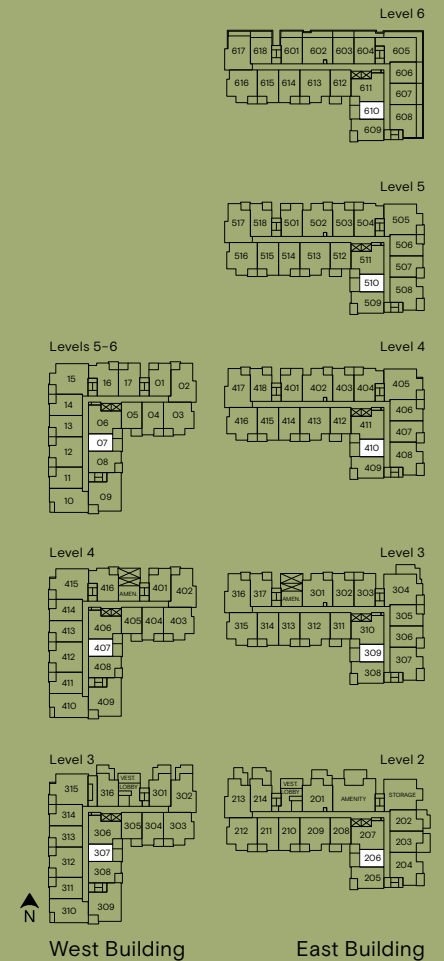

LEVEL

A1

Studio + 1 Bath
Slider Add-on Version

Interior Space 371 Sq Ft
Exterior Space 109-118 Sq Ft
Total Space 480-489 Sq Ft