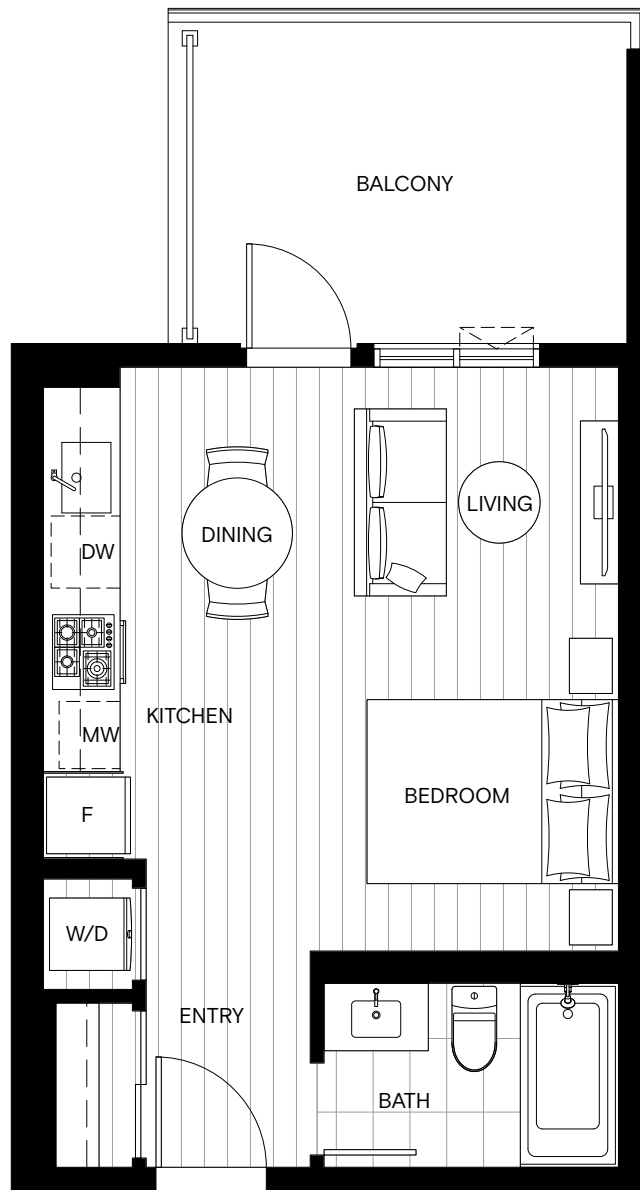

Life In Symmetry

LEVEL

A1

Studio + 1 Bath

Interior Space 371 Sq Ft
 Exterior Space 109-118 Sq Ft
 Total Space 480-489 Sq Ft

West Building

East Building

LiveLevel.ca

MAGNUM

Life In Symmetry

LEVEL

A1

Studio + 1 Bath
Slider Add-on Version

Interior Space 371 Sq Ft
 Exterior Space 109-118 Sq Ft
 Total Space 480-489 Sq Ft

LiveLevel.ca

The developer reserves the right to modify or make substitutes to the building design, specifications, and floorplans without prior notice. Renderings, views, photography, and layouts are for illustration purposes only. This is not an offering for sale. Any such offerings can only be made with a Disclosure Statement. E.&O.E.

MAGNUM

Life In Symmetry

LEVEL

B6

1 Bed + 1 Bath

Interior Space 563 Sq Ft
 Exterior Space 254 Sq Ft
 Total Space 817 Sq Ft

West Building

LiveLevel.ca