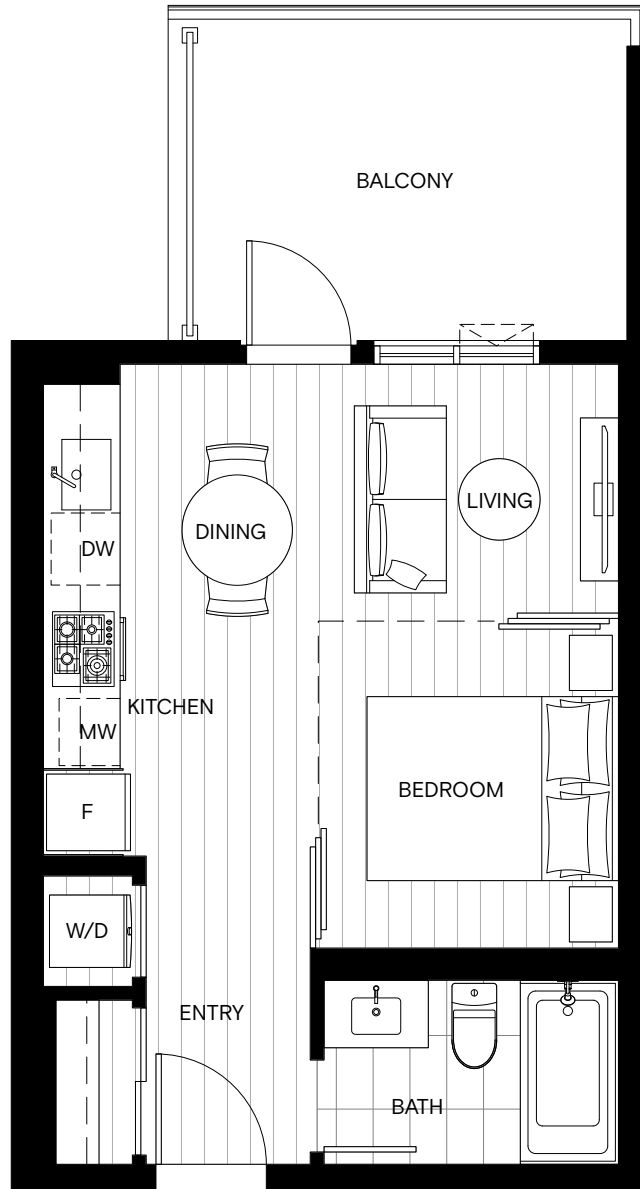

Life In Symmetry