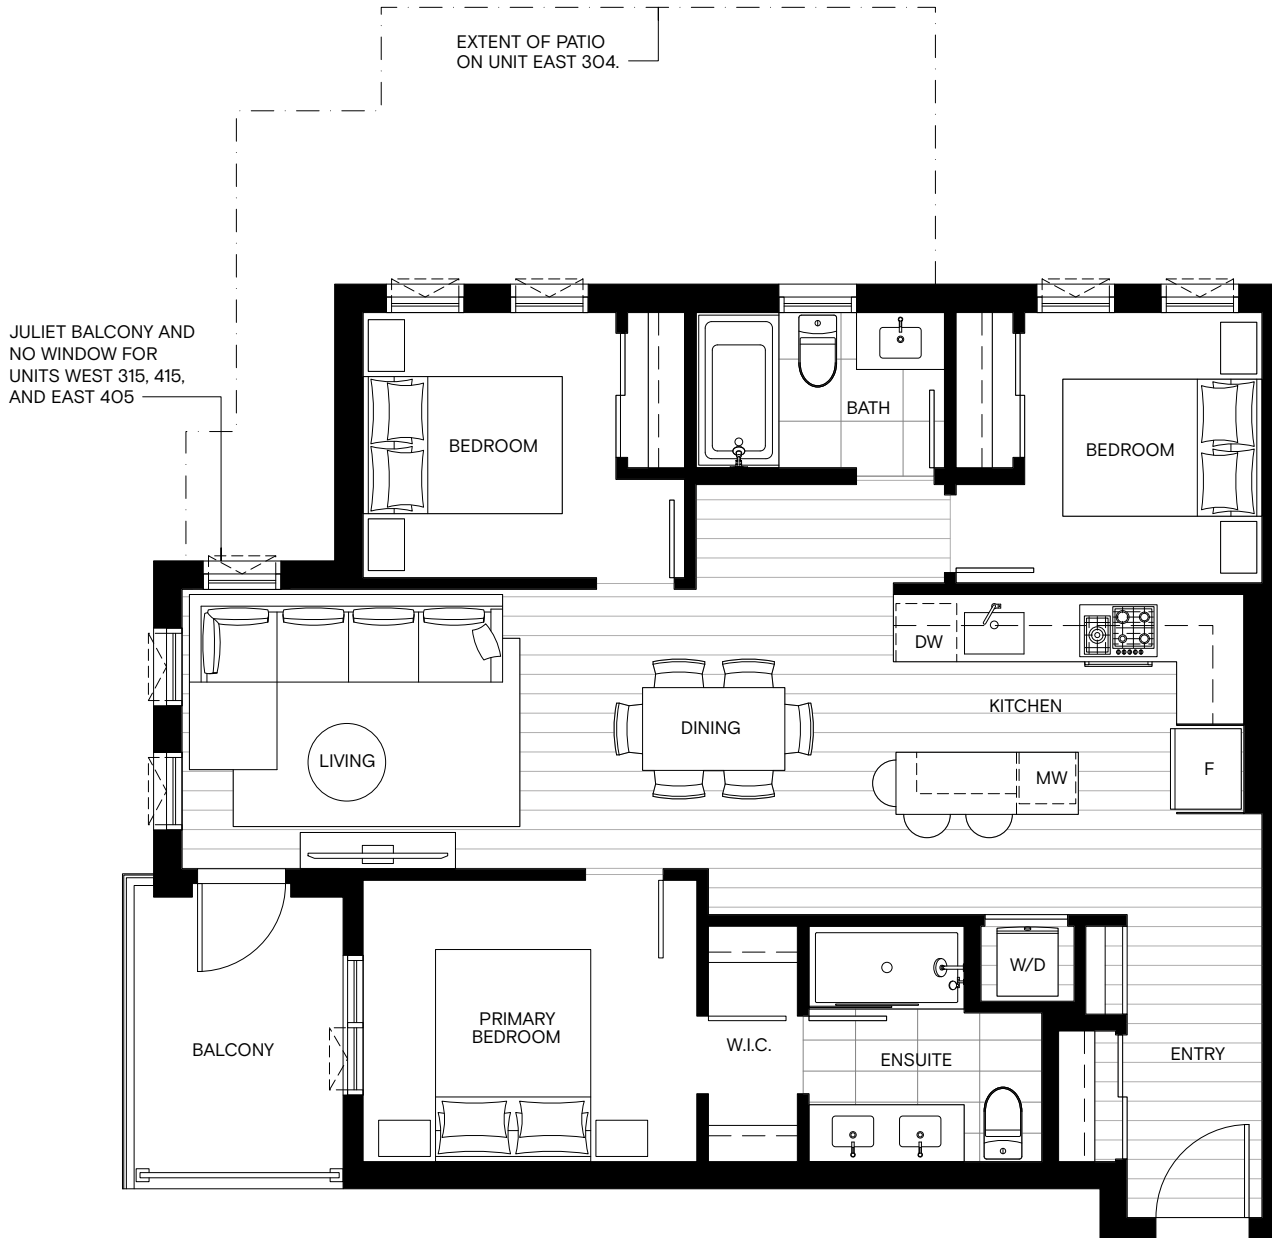

Life In Symmetry

LEVEL

A1

Studio + 1 Bath

Interior Space 371 Sq Ft
 Exterior Space 109-118 Sq Ft
 Total Space 480-489 Sq Ft

West Building

East Building

LiveLevel.ca

MAGNUM

Life In Symmetry

LEVEL

B6

1 Bed + 1 Bath

Interior Space 563 Sq Ft
 Exterior Space 254 Sq Ft
 Total Space 817 Sq Ft

West Building

LiveLevel.ca

MAGNUM

LEVEL

E5

3 Bed + 2 Bath

Interior Space 904-905 Sq Ft
 Exterior Space 66-306 Sq Ft
 Total Space 971-1,211 Sq Ft

Life In Symmetry

West Building

East Building