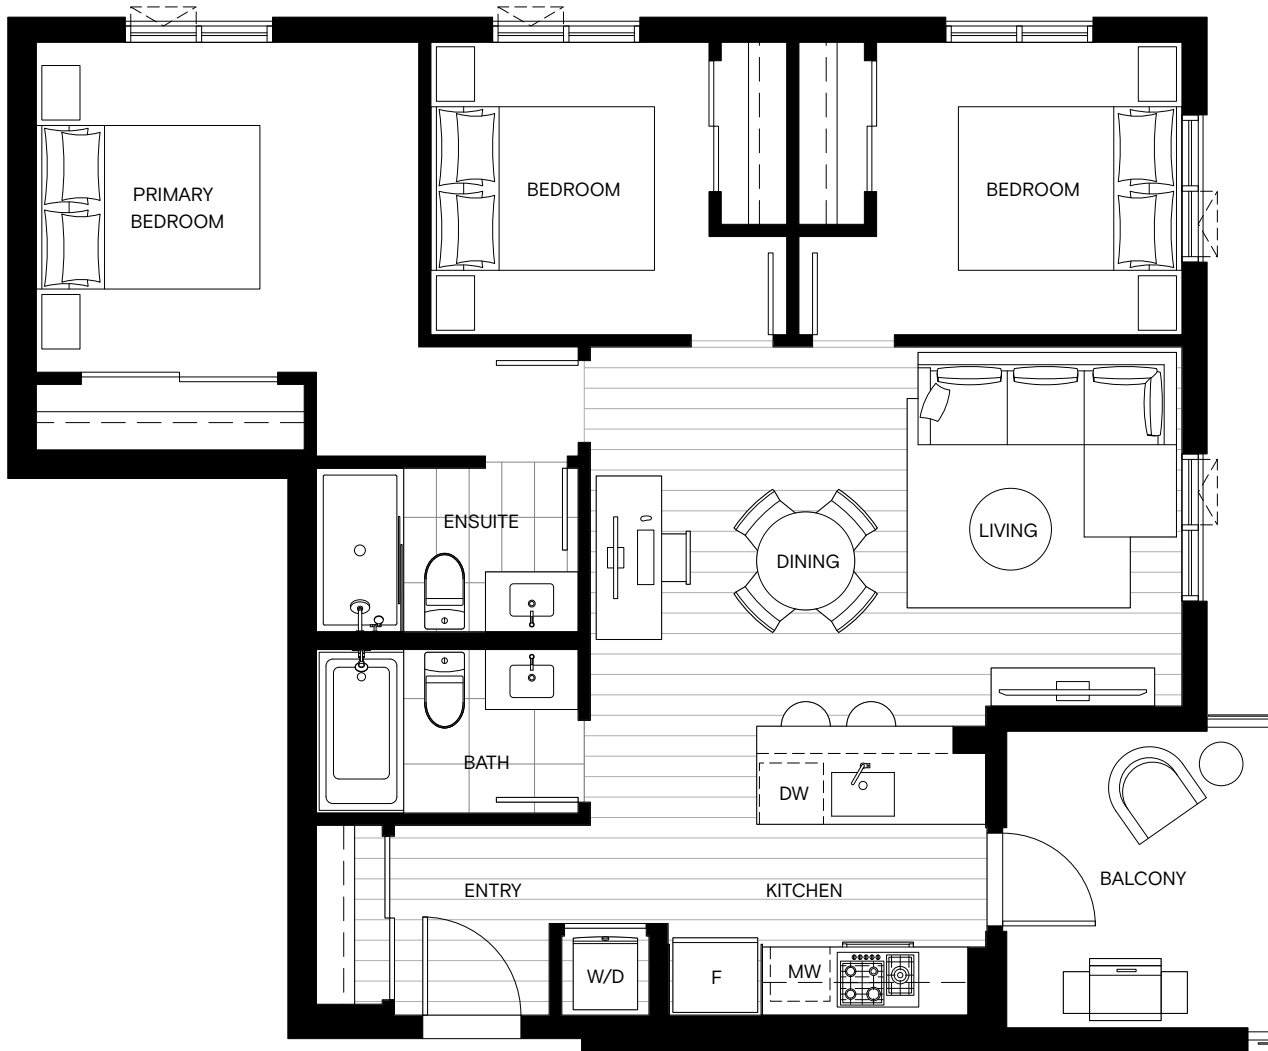

MAGNUM

Life In Symmetry

LEVEL

B6

1 Bed + 1 Bath

Interior Space 563 Sq Ft
 Exterior Space 254 Sq Ft
 Total Space 817 Sq Ft

West Building

LiveLevel.ca

MAGNUM

LEVEL E3

3 Bed + 2 Bath

Interior Space 884 Sq Ft
Exterior Space 226 Sq Ft
Total Space 1,110 Sq Ft

Life In Symmetry

LiveLevel.ca

The developer reserves the right to modify or make substitutes to the building design, specifications, and floorplans without prior notice. Renderings, views, photography, and layouts are for illustration purposes only. This is not an offering for sale. Any such offerings can only be made with a Disclosure Statement. E.&O.E.

LEVEL E4

3 Bed + 2 Bath

Interior Space 892 Sq Ft
 Exterior Space 82 Sq Ft
 Total Space 974 Sq Ft

Life In Symmetry

Levels 5-6

Level 4

Level 3

West Building

MAGNUM

LEVEL

E5

3 Bed + 2 Bath

Interior Space 904-905 Sq Ft
 Exterior Space 66-306 Sq Ft
 Total Space 971-1,211 Sq Ft

Life In Symmetry

West Building

East Building