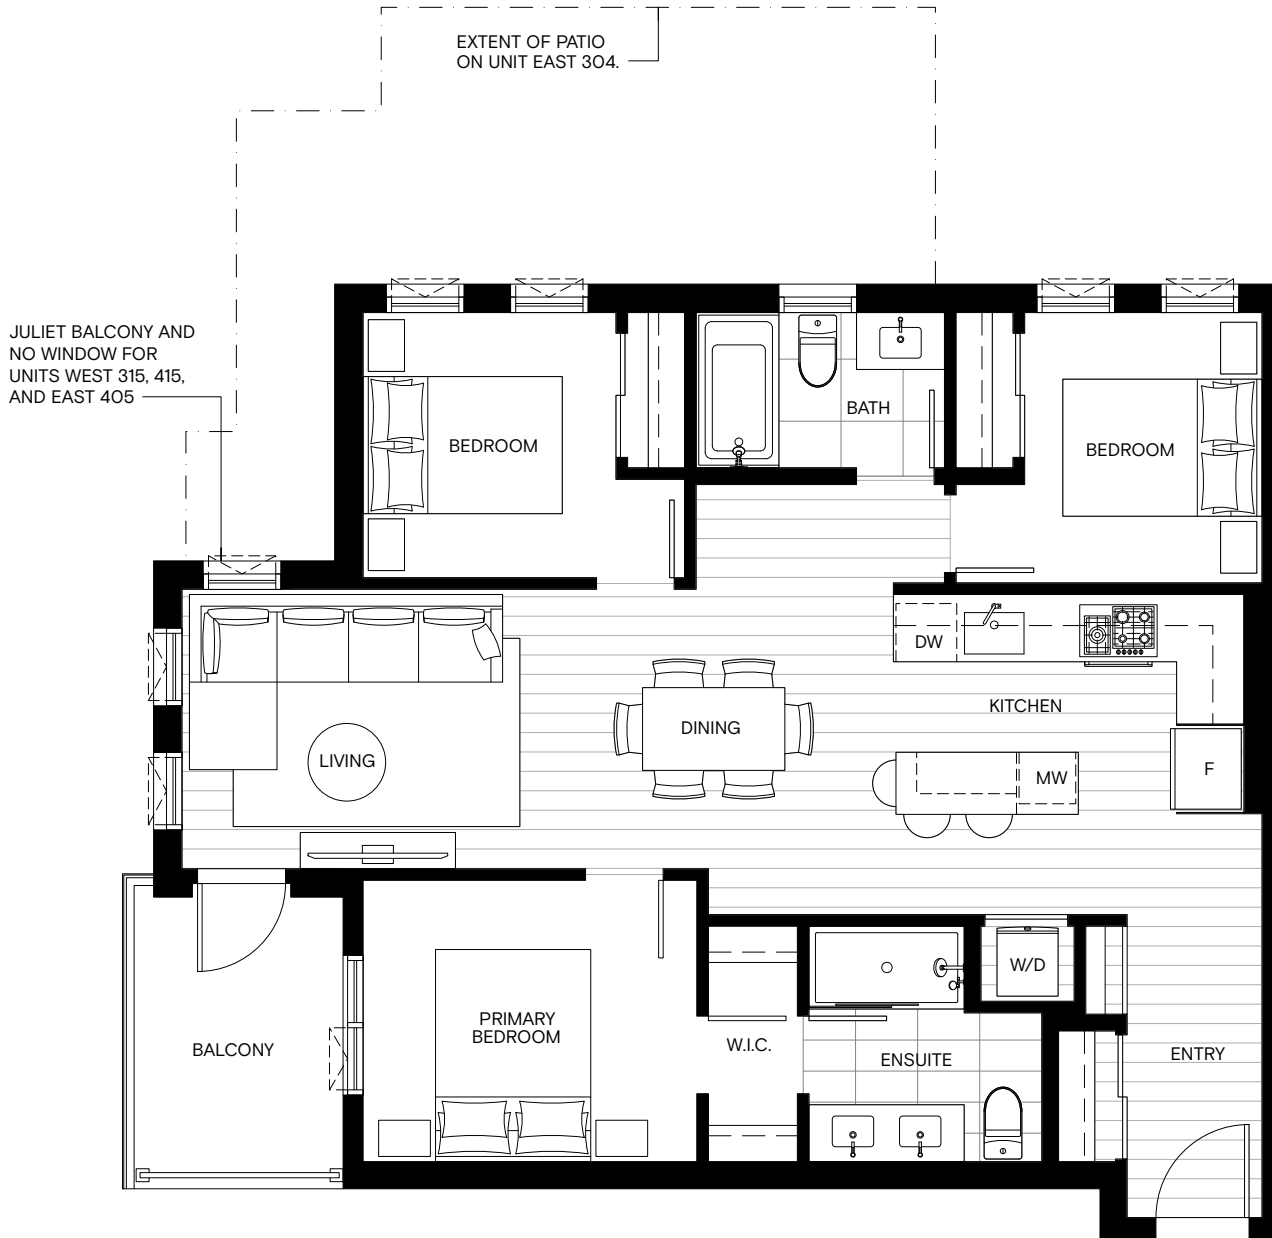

LEVEL E5

3 Bed + 2 Bath

Interior Space 904-905 Sq Ft
Exterior Space 66-306 Sq Ft
Total Space 971-1,211 Sq Ft

Life In Symmetry

West Building

East Building

LiveLevel.ca

The developer reserves the right to modify or make substitutes to the building design, specifications, and floorplans without prior notice. Renderings, views, photography, and layouts are for illustration purposes only. This is not an offering for sale. Any such offerings can only be made with a Disclosure Statement. E.&O.E.

MAGNUM