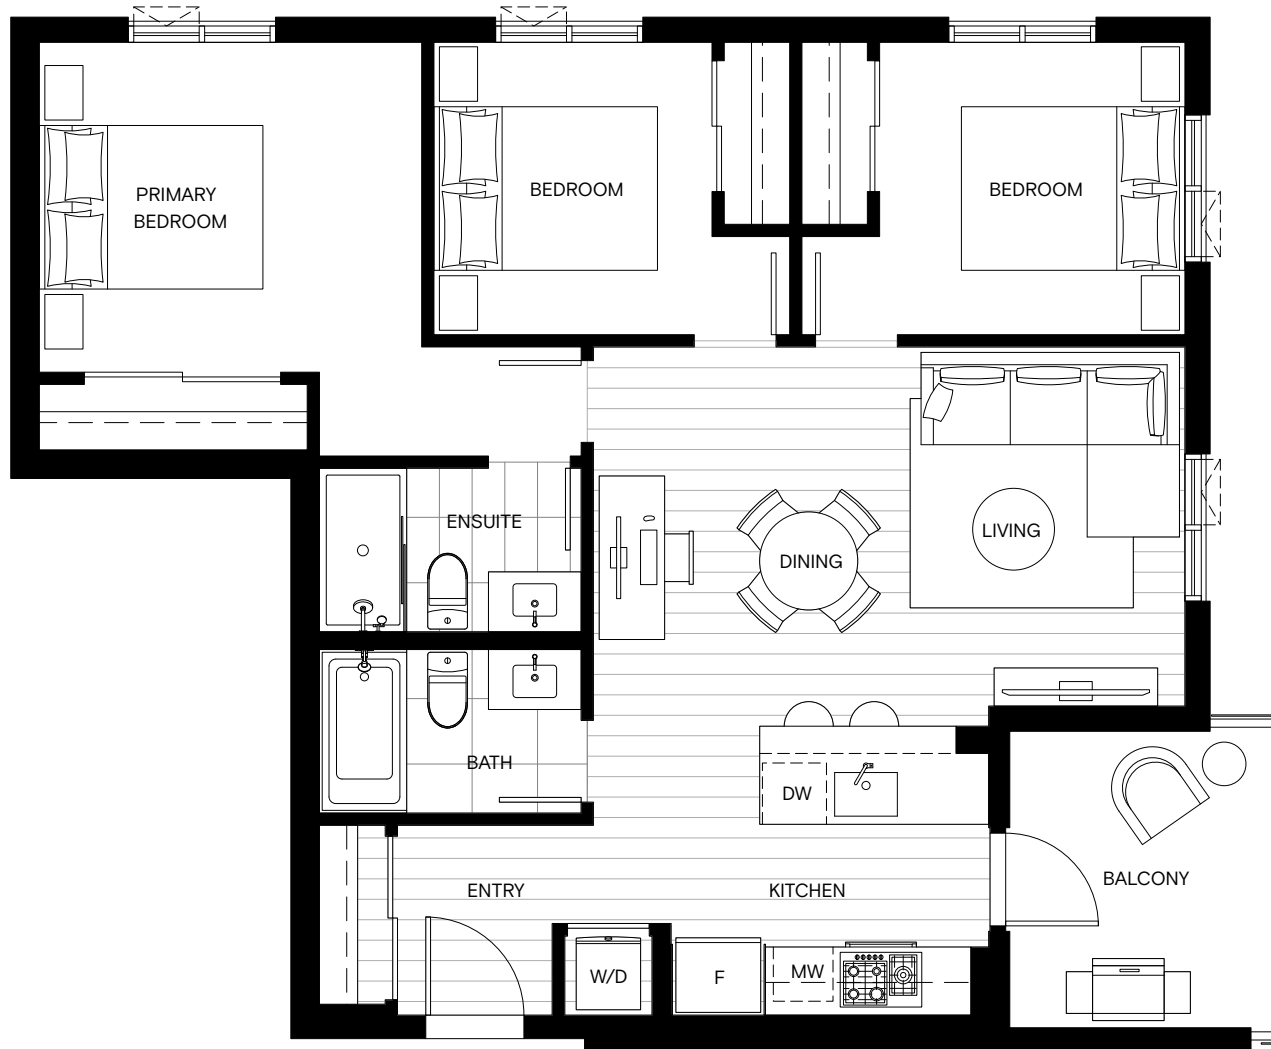

LEVEL E4

3 Bed + 2 Bath

Interior Space 892 Sq Ft
Exterior Space 82 Sq Ft
Total Space 974 Sq Ft

Life In Symmetry

West Building

LiveLevel.ca

The developer reserves the right to modify or make substitutes to the building design, specifications, and floorplans without prior notice. Renderings, views, photography, and layouts are for illustration purposes only. This is not an offering for sale. Any such offerings can only be made with a Disclosure Statement. E.&O.E.

MAGNUM