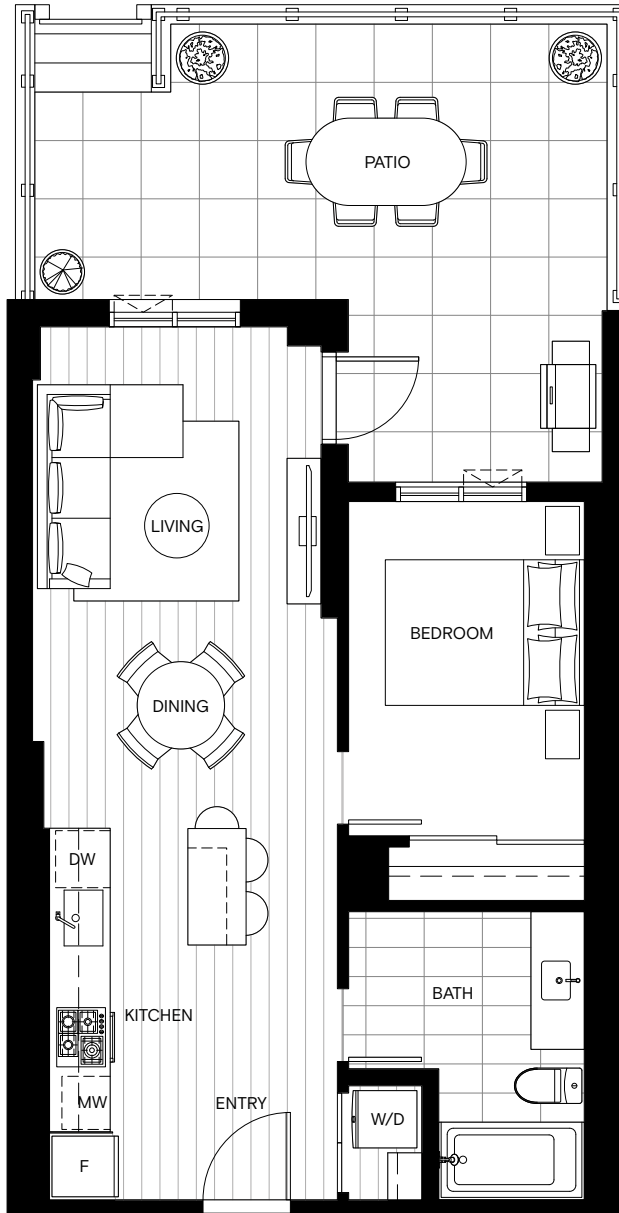

Life In Symmetry

LEVEL

B6

1 Bed + 1 Bath

Interior Space 563 Sq Ft  
 Exterior Space 254 Sq Ft  
 Total Space 817 Sq Ft

LiveLevel.ca

The developer reserves the right to modify or make substitutes to the building design, specifications, and floorplans without prior notice. Renderings, views, photography, and layouts are for illustration purposes only. This is not an offering for sale. Any such offerings can only be made with a Disclosure Statement. E.&O.E.

West Building

MAGNUM