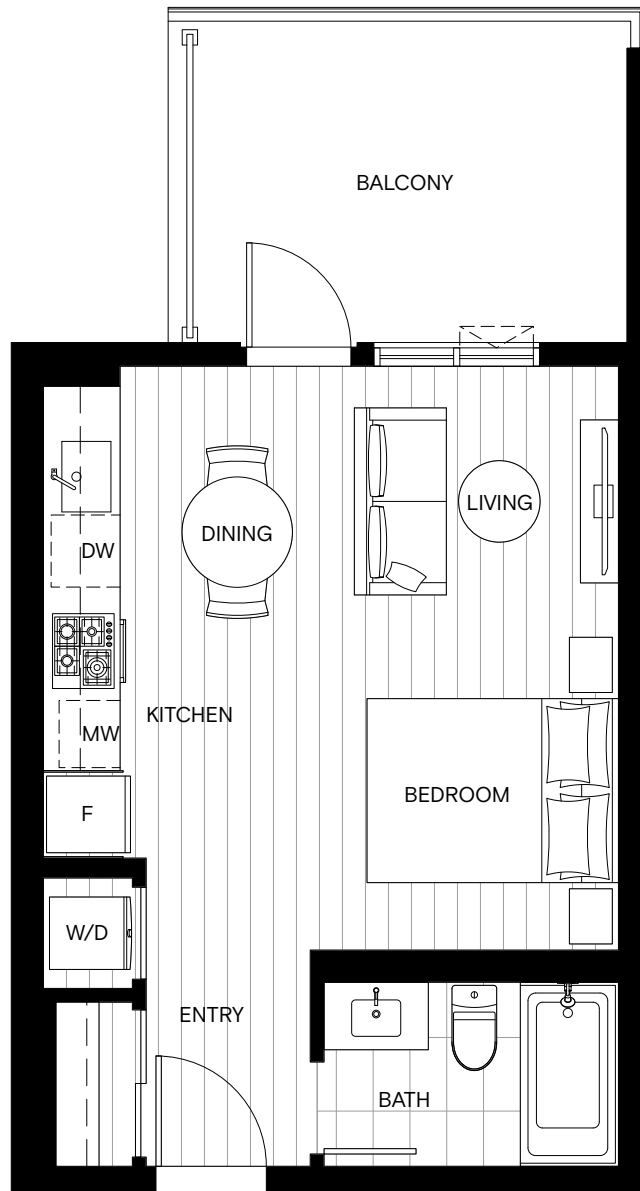

Life In Symmetry

LEVEL

A1

Studio + 1 Bath

Interior Space 371 Sq Ft
 Exterior Space 109-118 Sq Ft
 Total Space 480-489 Sq Ft

LiveLevel.ca

The developer reserves the right to modify or make substitutes to the building design, specifications, and floorplans without prior notice. Renderings, views, photography, and layouts are for illustration purposes only. This is not an offering for sale. Any such offerings can only be made with a Disclosure Statement. E.&O.E.

MAGNUM