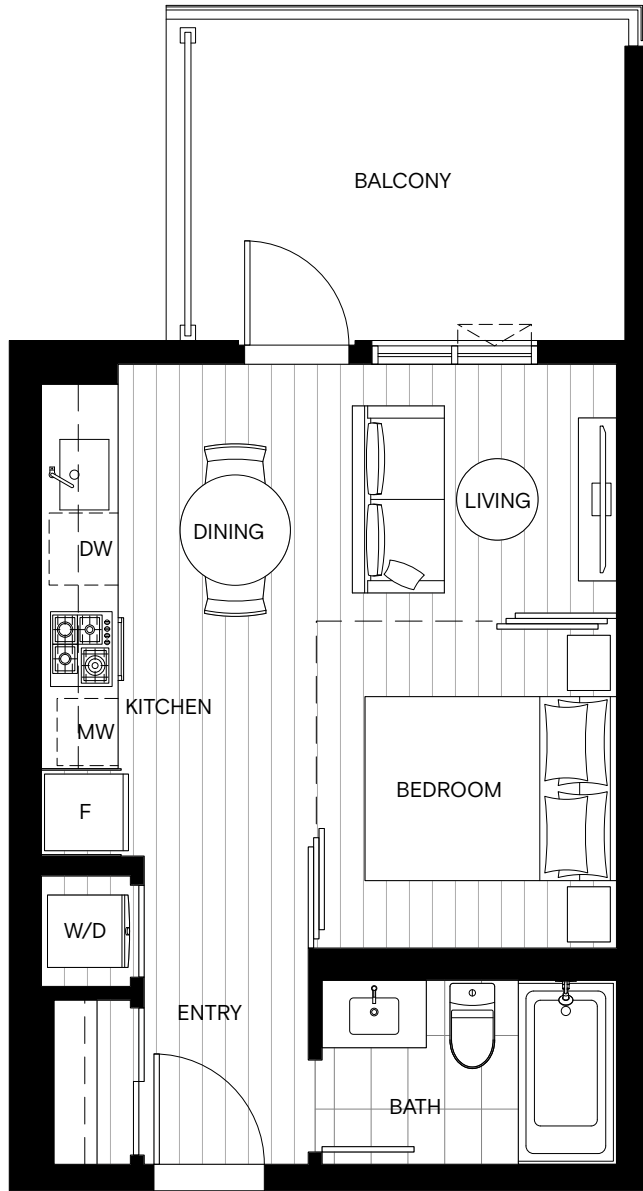

Life In Symmetry

LEVEL

A1

Studio + 1 Bath  
Slider Add-on Version

Interior Space 371 Sq Ft  
 Exterior Space 109-118 Sq Ft  
 Total Space 480-489 Sq Ft

LiveLevel.ca

The developer reserves the right to modify or make substitutes to the building design, specifications, and floorplans without prior notice. Renderings, views, photography, and layouts are for illustration purposes only. This is not an offering for sale. Any such offerings can only be made with a Disclosure Statement. E.&O.E.

MAGNUM